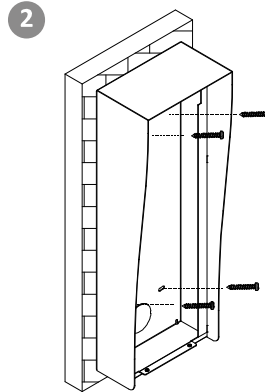

Specifications

Parameter	Model	DS-KAB10-D
Material		Stainless Steel
Working temperature		-40° C to +70° C (-40° F to 158° F)
Working humidity		10% to 90%
Dimension (L x W x H)		489.6 mm × 171.88 mm × 105.41 mm (19.28" × 6.77" × 4.15")

Dimension

Front View

Slide View

Rear View

Installation

Insert 4 expansion tubes into the wall.

Fix the protective shield on the wall with 4 screws.

Install the door station into the protective shield.