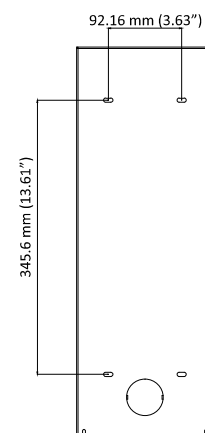

DS-KAB10-D Protective Shield

Features and Notes

- Stainless steel material
- Convenient design available for the wall mounting of the villa door station (DS-KD8102-V)
- No insulation

Available Model

DS-KAB10-D

Specifications

Parameter	Model	DS-KAB10-D
Material		Stainless Steel
Working temperature		-40° C to +70° C (-40° F to 158° F)
Working humidity		10% to 90%
Dimension (L x W x H)		489.6 mm × 171.88 mm × 105.41 mm (19.28" × 6.77" × 4.15")

Dimension

Rear View