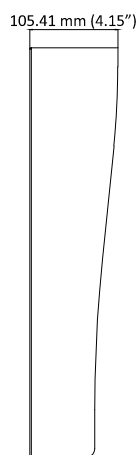

DS-KAB10-D Protective Shield

Features and Notes

- Stainless steel material
- Convenient design available for the wall mounting of the villa door station (DS-KD8102-V)
- No insulation

Available Model

DS-KAB10-D

Specifications

Parameter	Model	DS-KAB10-D
Material		Stainless Steel
Working temperature		-40° C to +70° C (-40° F to 158° F)
Working humidity		10% to 90%
Dimension (L x W x H)		489.6 mm × 171.88 mm × 105.41 mm (19.28" × 6.77" × 4.15")

Dimension

Slide View