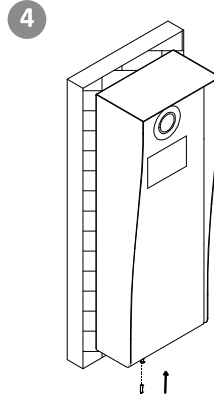

Specifications

Parameter	Model	DS-KAB10-D
Material		Stainless Steel
Working temperature		-40° C to +70° C (-40° F to 158° F)
Working humidity		10% to 90%
Dimension (L x W x H)		489.6 mm × 171.88 mm × 105.41 mm (19.28" × 6.77" × 4.15")

Dimension

Front View

Slide View

Rear View

Installation

Insert 4 expansion tubes into the wall.

Fix the protective shield on the wall with 4 screws.

Install the door station into the protective shield.