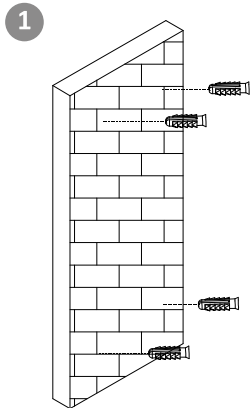

DS-KAB10-D Protective Shield

Features and Notes

- Stainless steel material
- Convenient design available for the wall mounting of the villa door station (DS-KD8102-V)
- No insulation

Available Model

DS-KAB10-D

Specifications

Parameter	Model	DS-KAB10-D
Material		Stainless Steel
Working temperature		-40° C to +70° C (-40° F to 158° F)
Working humidity		10% to 90%
Dimension (L x W x H)		489.6 mm × 171.88 mm × 105.41 mm (19.28" × 6.77" × 4.15")

Dimension

Front View

Slide View

Rear View

Installation

Insert 4 expansion tubes into the wall.

Fix the protective shield on the wall with 4 screws.

Install the door station into the protective shield.