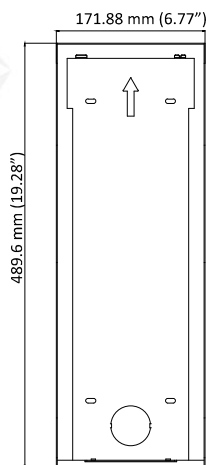

Dimension

Front View