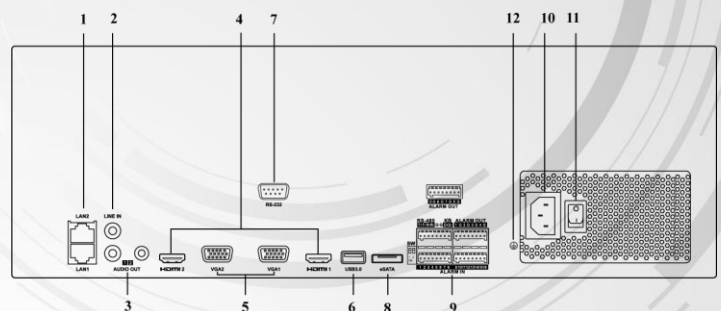

Physical Interfaces

Index	Description
1	LAN1/LAN2 Interface, 2 RJ-45 10/100/1000 Mbps self-adaptive Ethernet interfaces provided.
2	LINE IN, RCA connector for audio input.
3	AUDIO OUT, RCA connector for audio output.
4	HDMI1/HDMI2, HDMI video output connector.
5	VGA1/VGA2, DB9 connector for VGA output. Display local video output and menu.
6	USB 3.0 Interface
7	RS-232 Interface
8	eSATA Interface
9	Controller Port, Alarm In/Alarm Out
10	100 to 240 VAC power supply
11	Power Switch
12	GND