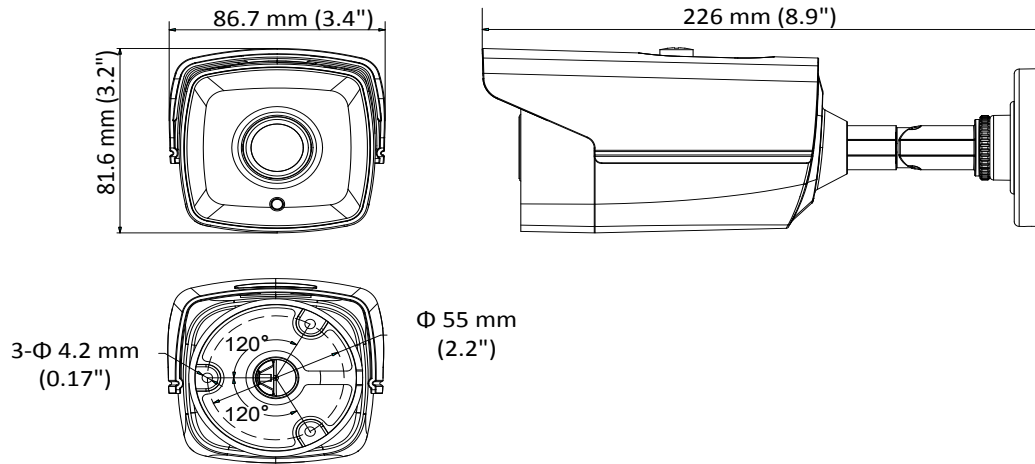

Order Models

DS-2CE16H5T-IT3E

Dimension