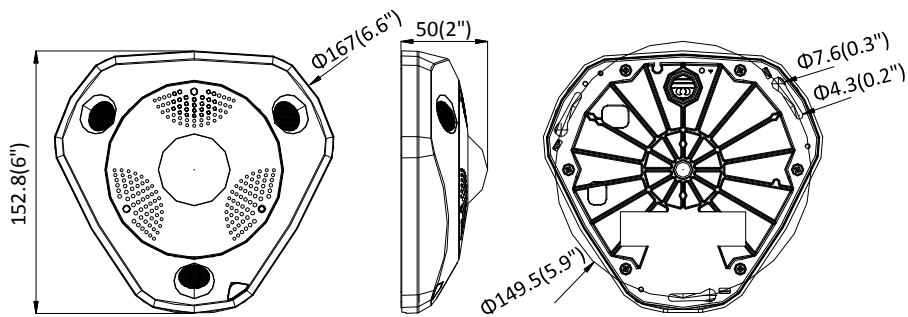

Power Consumption	12 VDC, 1 A, max. 15 W PoE (802.3at, 42.5 to 57V), 0.4A to 0.3A
Protection Level (-V)	IP66, IK10
Material	Metal
Dimensions	With -V model: 167 × 152.8 × 50 mm (6. 6" × 6" × 2") Without -V model: 167 × 152.8 × 45.5 mm (6. 6" × 6" × 1.8")
Weight	Approx. 1400 g (3.09 lbs)

Available Model

DS-2CD6365G0-I (1.27 mm); DS-2CD6365G0-IS (1.27 mm), DS-2CD6365G0-IV (1.27 mm), DS-2CD6365G0-IVS (1.27 mm)

Dimensions

Unit: mm (inch)