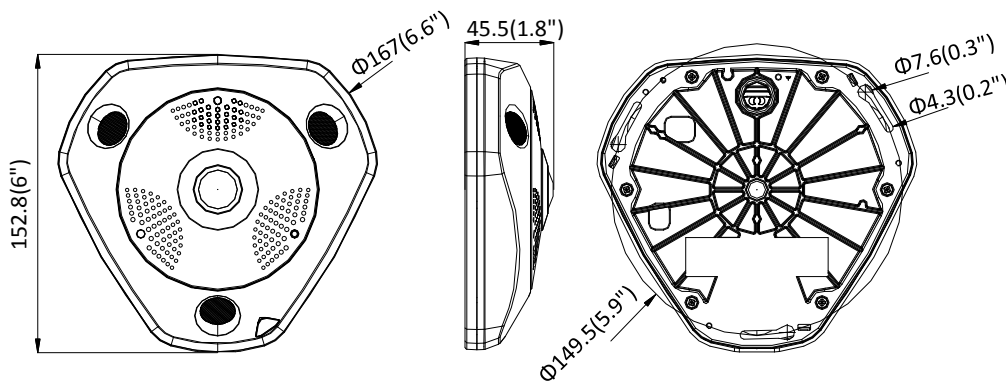

Power Consumption	12 VDC, 1 A, max. 15 W PoE (802.3at, 42.5 to 57V), 0.4A to 0.3A
Protection Level (-V)	IP66, IK10
Material	Metal
Dimensions	With -V model: 167 × 152.8 × 50 mm (6. 6" × 6" × 2") Without -V model: 167 × 152.8 × 45.5 mm (6. 6" × 6" × 1.8")
Weight	Approx. 1400 g (3.09 lbs)

### Available Model

DS-2CD6365G0-I (1.27 mm); DS-2CD6365G0-IS (1.27 mm), DS-2CD6365G0-IV (1.27 mm), DS-2CD6365G0-IVS (1.27 mm)

### Dimensions

Unit: mm (inch)

With -V Model

Without -V Model