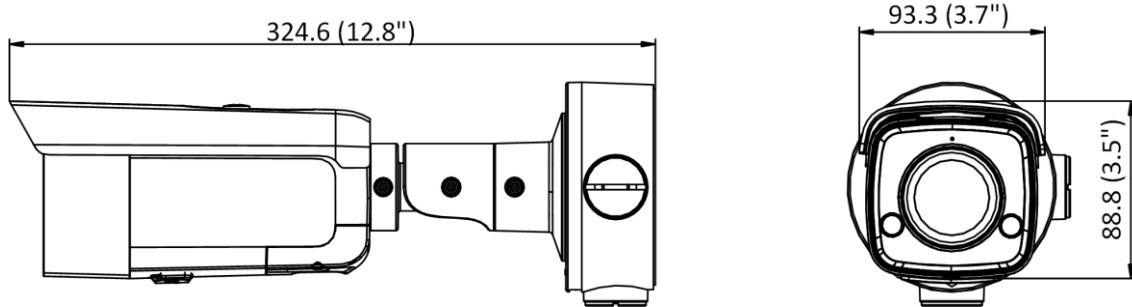

Environment	CE-RoHS (2011/65/EU); WEEE (2012/19/EU); Reach (Regulation (EC) No 1907/2006)
Protection	Ingress protection: IP67 (IEC 60529-2013)

▪ **Available Model**

DS-2CD3T26G2-ISU/SL(2.8/4/6 mm)

▪ **Dimension**

Unit: mm (inch)

▪ **Accessory**

▪ **Included**