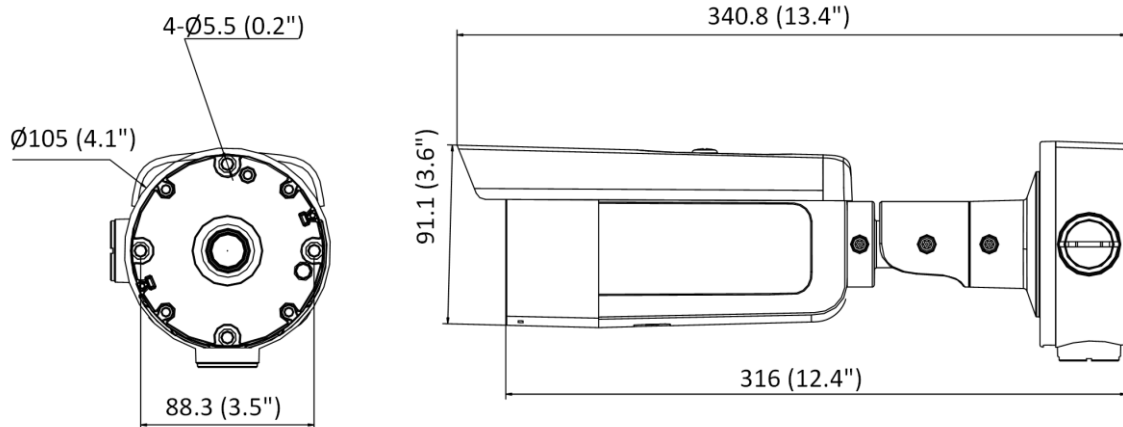

Safety	UL (UL 60950-1); CB (IEC 60950-1:2005 + Am 1:2009 + Am 2:2013, IEC 62368-1:2014); CE-LVD (EN 60950-1:2005 + Am 1:2009 + Am 2:2013, IEC 62368-1:2014); BIS (IS 13252(Part 1):2010+A1:2013+A2:2015); LOA (IEC/EN 60950-1)
Environment	CE-RoHS (2011/65/EU); WEEE (2012/19/EU); Reach (Regulation (EC) No 1907/2006)
Protection	IP67 (IEC 60529-2013), IK10 (IEC 62262:2002)

▪ Available Model

DS-2CD3656G2T-IZS (2.7 to 13.5 mm, 7 to 35 mm)

▪ Dimension

Unit: mm (inch)

▪ Accessory

▪ Included

DS-1260ZJ

Junction Box