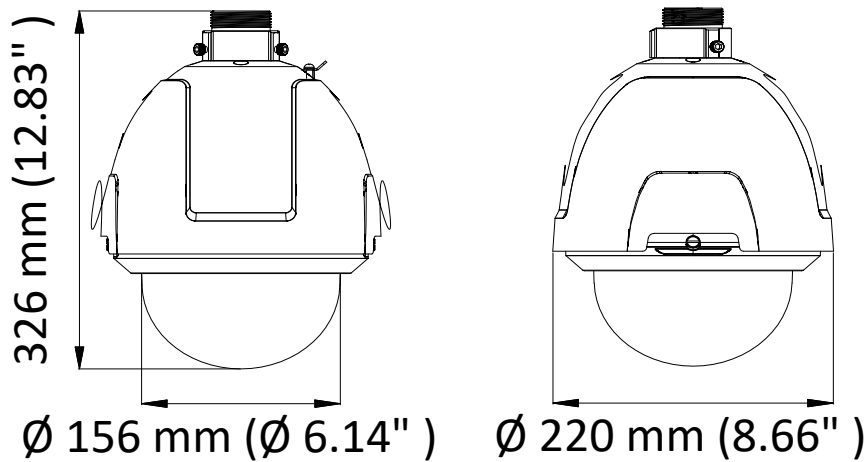

Order Model

DS-2AE5225T-A(C)

Dimensions