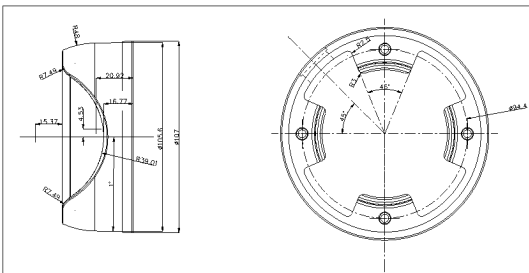

DS-1280ZJ-TR6

Junction Box for Dome Camera

Features:

- Aluminum alloy material with surface spray treatment

Dimension:

Order Model:

DS-1280ZJ-TR6

Parameter:

Model	DS-1280ZJ-TR6
Parameters	Junction Box for Dome Camera
Appearance	Hikvision White
Material	Aluminum Alloy
Dimension	Φ130mm
Weight	715g

Notice:

- The bracket should be installed on flat wall
- Waterproof rubber is necessary for outdoor application
- The wall must be capable of supporting over 3 times as much as the total weight of the camera and the mount.
- The maximum load capacity of the bracket is 4.5KG