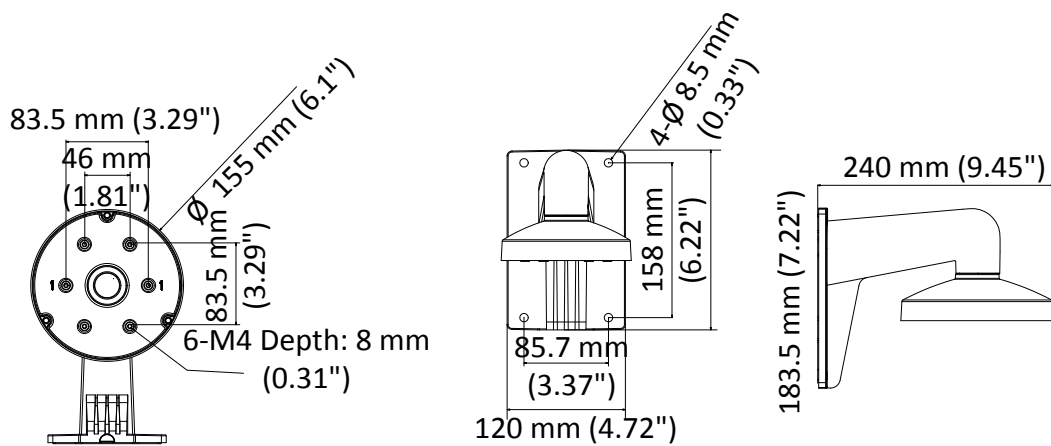

## DS-1273ZJ-155

Wall Mount for Dome Camera

### Feature

- Aluminum alloy with surface spray treatment
- The cap facilitates the installation
- Waterproof design

### Dimension

### Parameter

Model	DS-1273ZJ-155
Parameters	Wall Mount for Dome Camera
Appearance	Hikvision White
Material	Aluminum Alloy
Dimension	Ø 155 mm × 183.5 mm × 240 mm (6.1" × 7.22" × 9.45")
Weight	760 g (1.68 lb.)