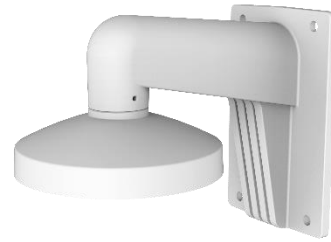

## DS-1273ZJ-155

Wall Mount for Dome Camera

### Feature

- Aluminum alloy with surface spray treatment
- The cap facilitates the installation
- Waterproof design

### Parameter

Model	DS-1273ZJ-155
Parameters	Wall Mount for Dome Camera
Appearance	Hikvision White
Material	Aluminum Alloy
Dimension	Ø 155 mm × 183.5 mm × 240 mm (6.1" × 7.22" × 9.45")
Weight	760 g (1.68 lb.)